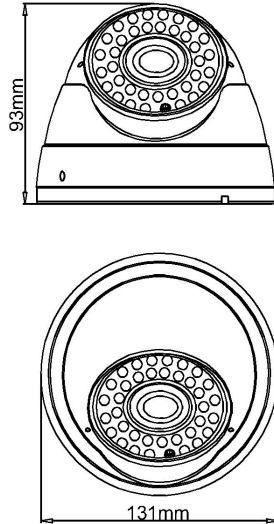

SE-CRE602VA External Adjustable Vandal-proof Eyeball Camera

Image

Dimension

Features

- ◆ 1/3" Sony Super HAD CCD
- ◆ 420 TVL
- ◆ 36 pcs $\Phi 5$ IR LEDs
- ◆ IR Distance 30m
- ◆ Under 10 Lux Auto Switched IR LEDs by CDS
- ◆ Electronics Day /Night
- ◆ 4-9mm Manual Iris Lens
- ◆ Zoom & Focus External Adjustable
- ◆ Free Rotating Ball Mechanical Design

Specification

Model	SE-CRE602VA
Pick-up Device	1/3" Sony Super HAD CCD
Effective Pixels (H×V)	NTSC:510×492, PAL:500×582
Sensing Area	4.9×3.7mm
Horizontal Resolution	420 TV Lines
Minimum Illumination	0.5 Lux, 0 Lux at IR on
S/N Ratio	More than 48dB
Scanning System	2:1 Interlace
Synchronous System	Internal
Electronic Shutter	NTSC:1/60s~1/100,000s, PAL:1/50s~1/100,000s
IR Distance	30m
IR Leds	36 Pcs 850nm Infrared LED
IR status	IR on: under 10Lux, by CDS Auto Control
Gama Characteristic	0,45
Auto Gain Control	Auto
White Balance	Auto
Video Output	1.0 Vp-p Composite Video, 75 Ω
Lens	4-9mm Manual Iris Lens
Power Supply	12V DC
Power Consumption	IR on: 270mA, IR off: 110mA
Operating Environment	-10 $^{\circ}$ C~+50 $^{\circ}$ C, RH95% Max
Dimension(L×W×H)	$\Phi 131 \times 93(H)$ mm
Weight	750g
Package	36 pcs /Carton, 51.5×39×37cm